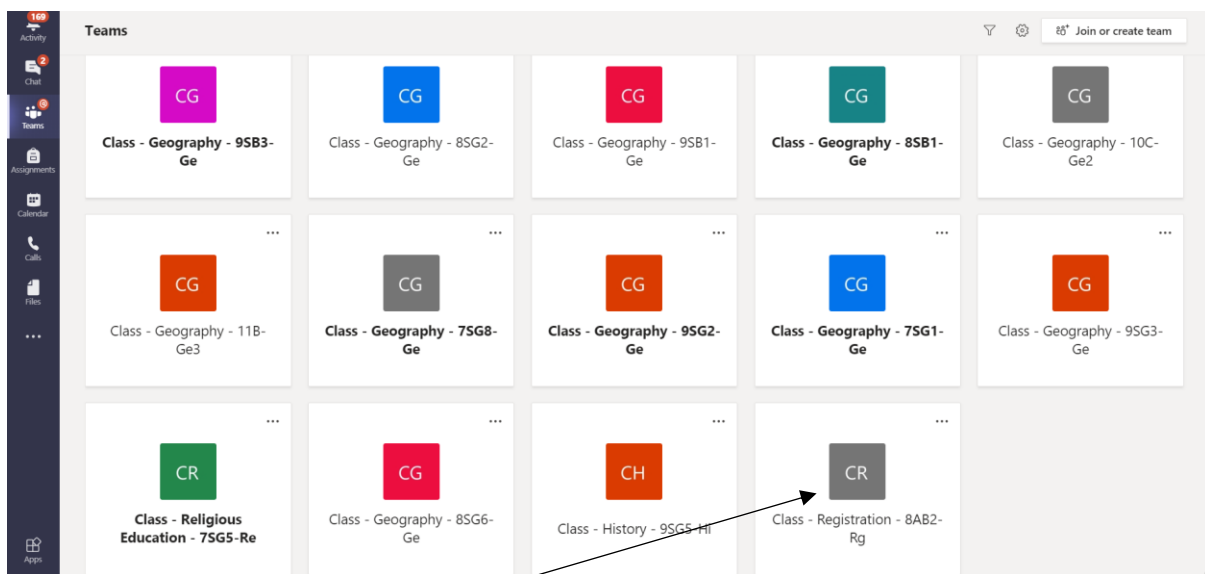

Teams Check

An assignment has been set up on your Tutor Group class Team. This is a simple check to see whether you have accessed your Team from home and it will take no longer than 1 minute.

To begin with, please log in to Teams, using the step-by-step guidance in your Home Learning Booklet which was given to you on Friday. A copy of this booklet is on the Academy Website and has also been emailed home.

Please carefully follow the numbered steps below: