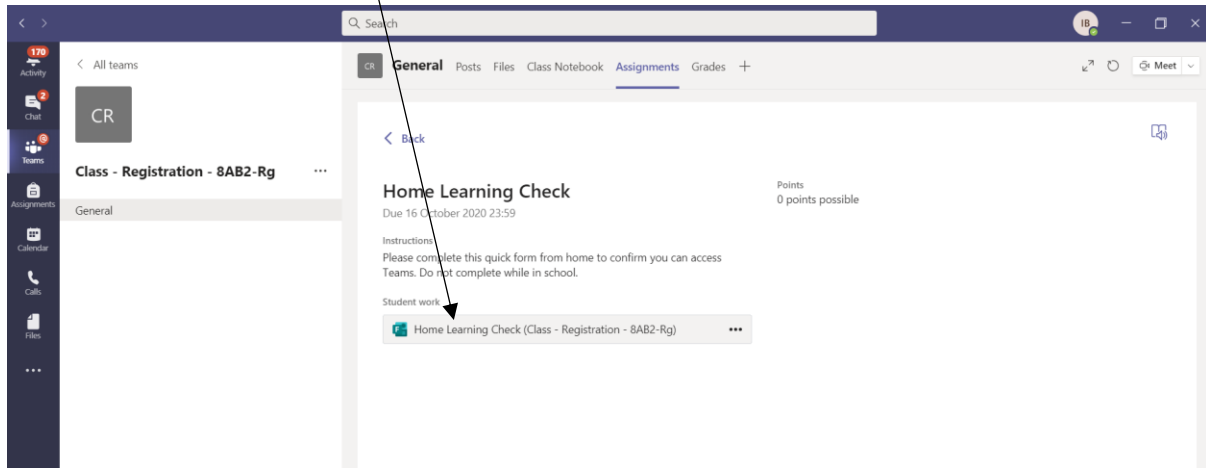

Avonbourne Boys' & Girls' Academies

The best in everyone™

Part of United Learning

4. Click on **Home Learning Check**