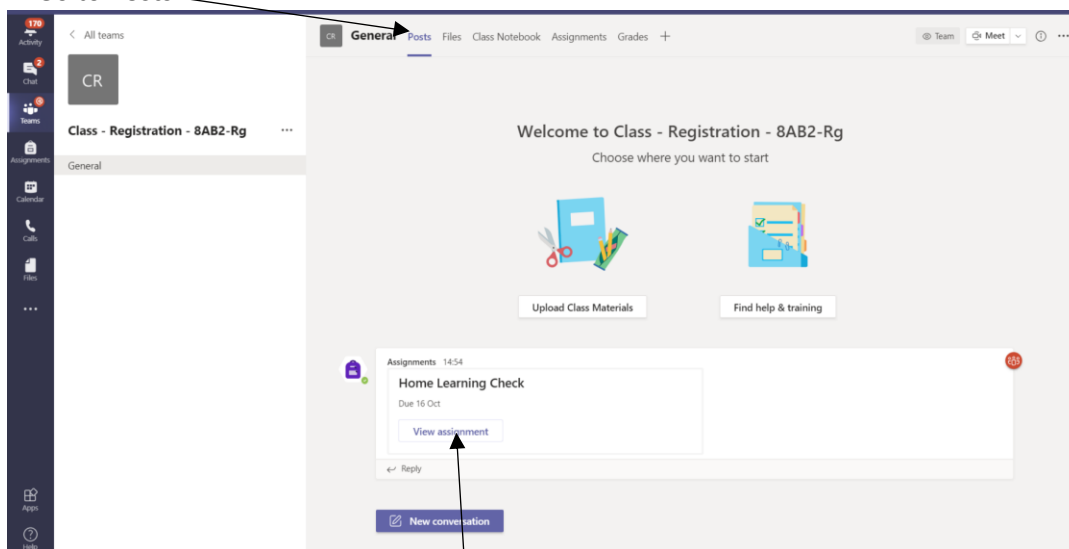

1. Click on your **Tutor Group Team**

2. Go to **Posts**