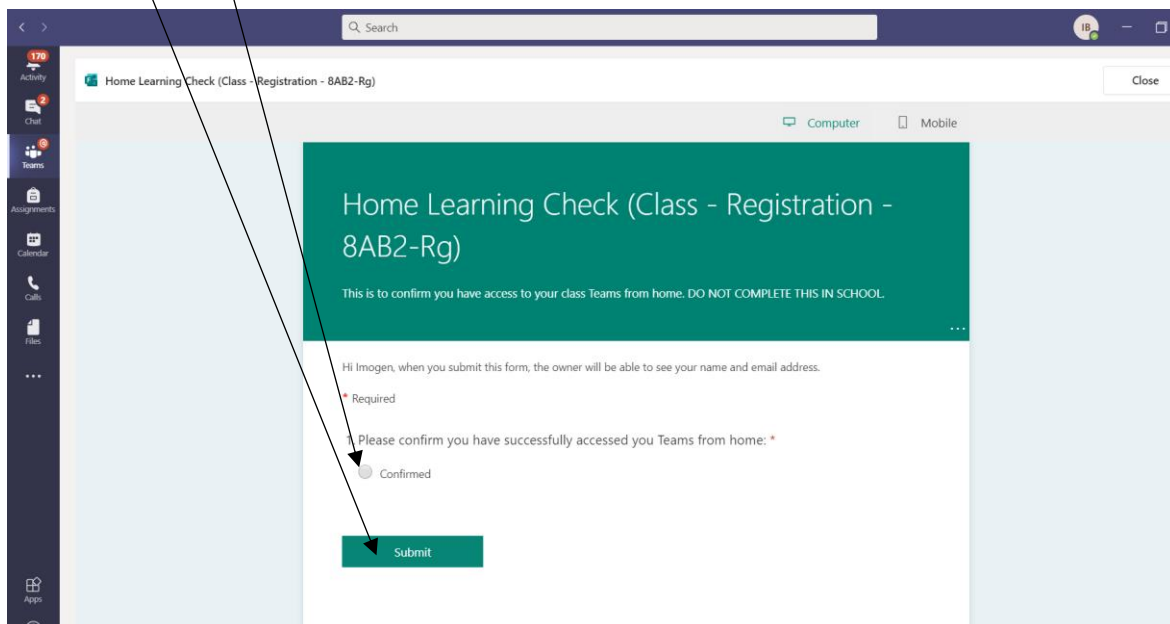

5. Click in the circle **'confirmed'**

6. Click the green box **'Submit'**